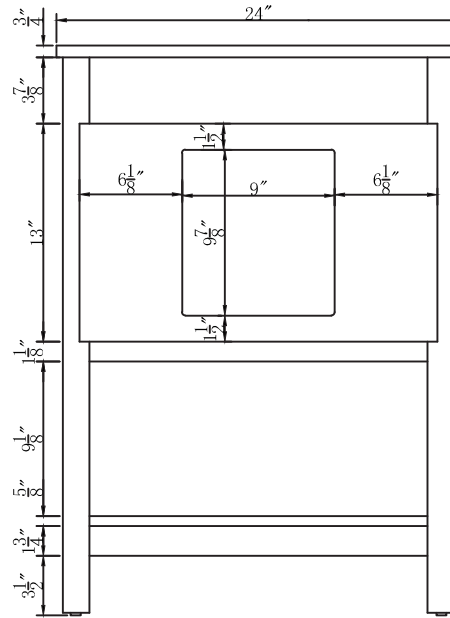

Top view

Back view

Front view

fake drawer

U drawer

Side view

Drawer Interior Size

DWG. NO.:

MODEL NO.:

VF19024BL

ALTERATIONS

1	
2	
3	
4	

FOR PROPOSAL ONLY ALL DIMENSIONS TO BE VERIFIED

SCALE:

DWG. BY:

CHECKED BY: