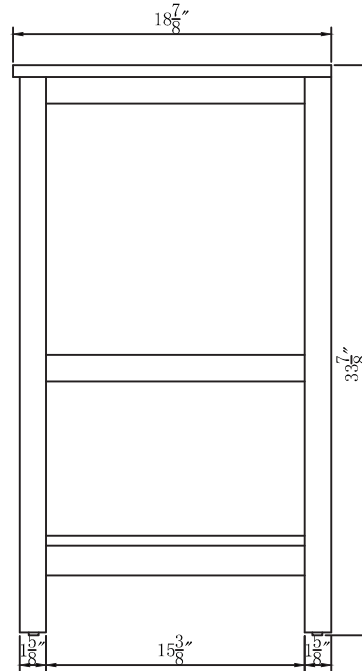

Top view

Back view

Front view

fake drawer

U drawer

Side view

Drawer Interior Size

DWG. NO.:

MODEL NO.:

VF19024BL

ALTERATIONS

1	
2	
3	
4	

FOR PROPOSAL ONLY ALL DIMENSIONS TO BE VERIFIED

SCALE:

DWG. BY:

CHECKED BY: